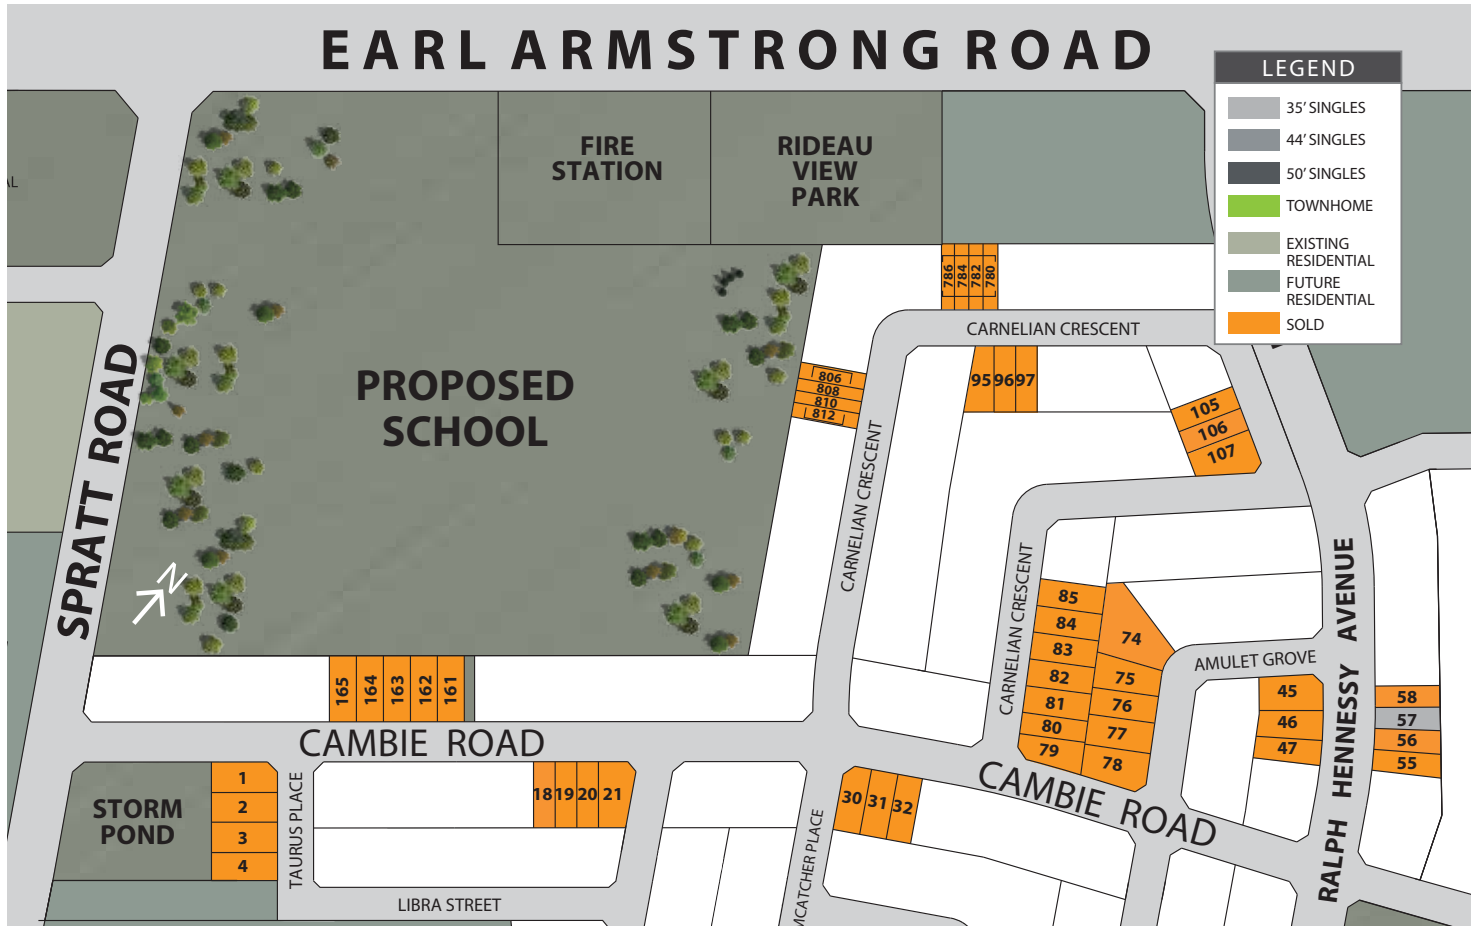

# Phase 8 Site Plan

All plans and dimensions are approximate and subject to change at the discretion of the Vendor. Lot frontages refer to the minimum width of the lot at the building set back unless marked otherwise. Landscaping and park layout is artist's concept only. E. & O. E. June, 2018.

# Phase 13 Site Plan

All plans and dimensions are approximate and subject to change at the discretion of the Vendor. Lot frontages refer to the minimum width of the lot at the building set back unless marked otherwise. Landscaping and park layout is artist's concept only. E. & O. E. June, 2018.