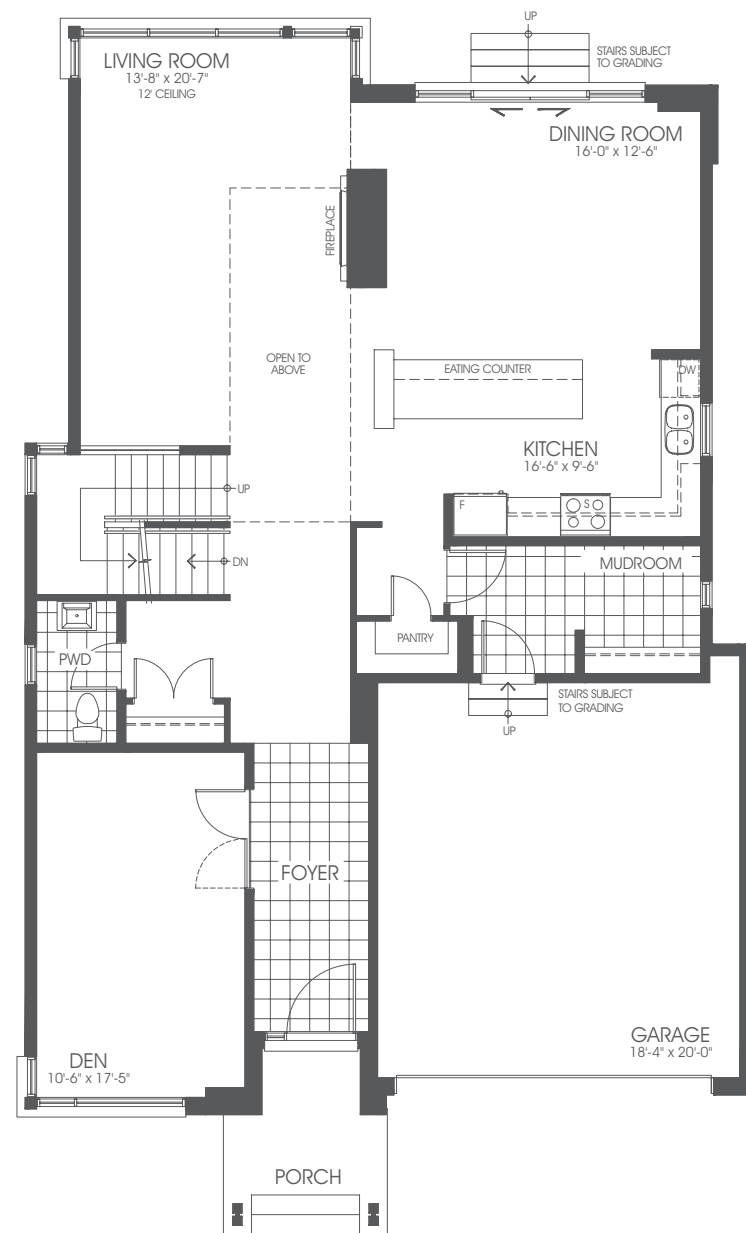

THE KENSON

44' LOT

2,908/2,931 SQ. FT.

PLUS 493 SQ. FT. OF FINISHED BASEMENT SPACE

ELEVATION

ALTERNATE

REAR ELEVATION

SECOND FLOOR PLAN ALTERNATE

GROUND FLOOR PLAN ALTERNATE

FINISHED BASEMENT SPACE

FINISHED BASEMENT SPACE ALTERNATE

Areas and dimensions are approximate. Layout may be reverse of the unit purchased. Prices, figures, illustrations, sizes, features and finishes are subject to change without notice. E. & O.E.