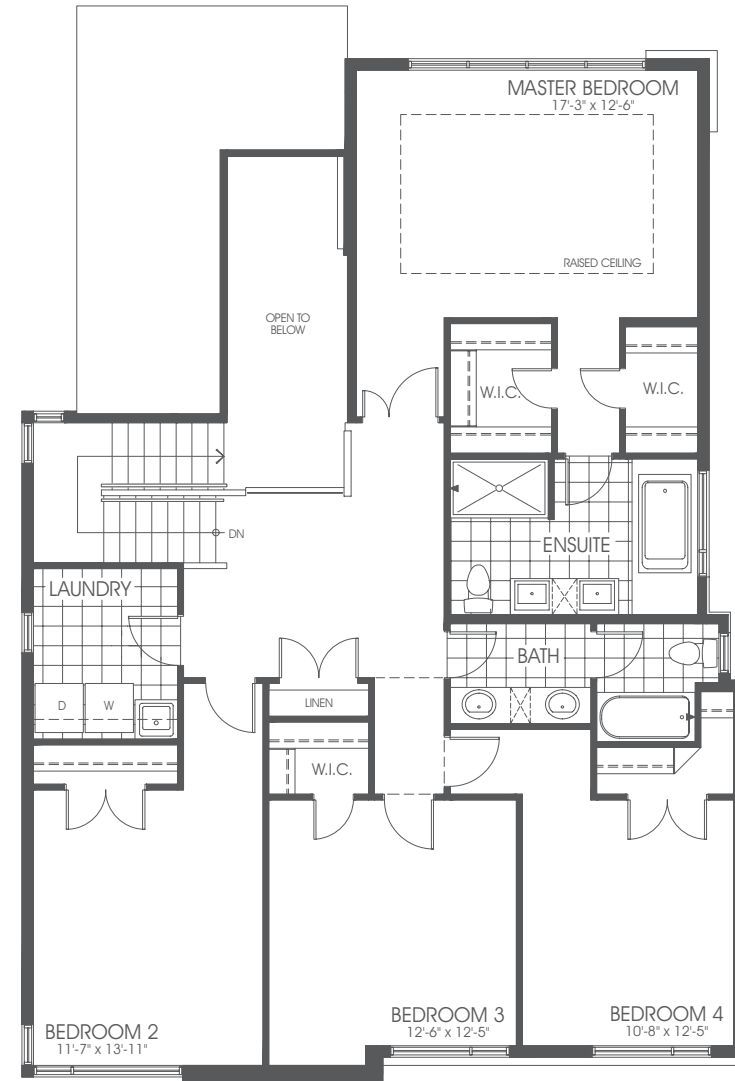

THE KENSON

44' LOT

2,908/2,931 SQ. FT.

PLUS 493 SQ. FT. OF FINISHED BASEMENT SPACE

ELEVATION

ALTERNATE

REAR ELEVATION

SECOND FLOOR PLAN ALTERNATE

GROUND FLOOR PLAN ALTERNATE

FINISHED BASEMENT SPACE

FINISHED BASEMENT SPACE ALTERNATE

Areas and dimensions are approximate. Layout may be reverse of the unit purchased. Prices, figures, illustrations, sizes, features and finishes are subject to change without notice. E. & O.E.