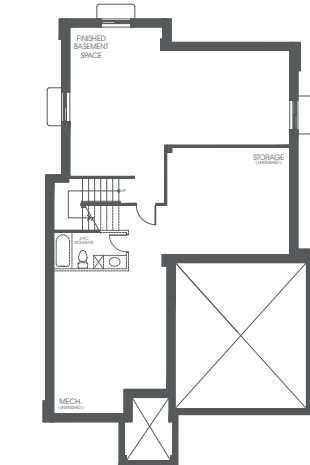

THE KENSON

44' LOT

2,908/2,931 SQ. FT.

PLUS 493 SQ. FT. OF FINISHED BASEMENT SPACE

ELEVATION

ALTERNATE

REAR ELEVATION

SECOND FLOOR PLAN ALTERNATE

GROUND FLOOR PLAN ALTERNATE

FINISHED BASEMENT SPACE

FINISHED BASEMENT SPACE ALTERNATE

Areas and dimensions are approximate. Layout may be reverse of the unit purchased. Prices, figures, illustrations, sizes, features and finishes are subject to change without notice. E. & O.E.