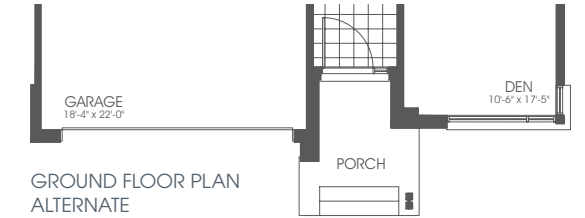

THE KENSON

44' LOT

2,908/2,931 SQ. FT.

PLUS 493 SQ. FT. OF FINISHED BASEMENT SPACE

ELEVATION

ALTERNATE

REAR ELEVATION

SECOND FLOOR PLAN ALTERNATE

GROUND FLOOR PLAN ALTERNATE

FINISHED BASEMENT SPACE

FINISHED BASEMENT SPACE ALTERNATE

Areas and dimensions are approximate. Layout may be reverse of the unit purchased. Prices, figures, illustrations, sizes, features and finishes are subject to change without notice. E. & O.E.